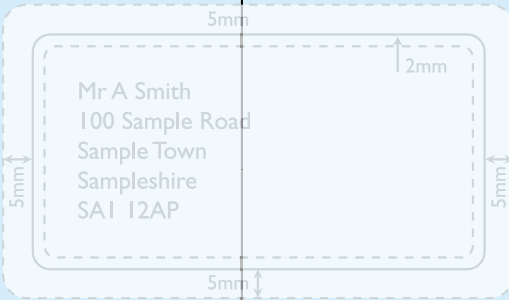

**PremierSort
Heavy Large Letter**

Pre-printed return address

post

POSTAGE PAID GB

C9 10002

55mm

30mm

5mm

5mm

5mm

5mm

115mm

70mm

Address Zone

250mm (max)

353mm (max)

Item must fit through this slot.
Maximum thickness 25mm.

150mm

RM code marking

33mm

30mm

Minimum envelope size 140mm x 90mm